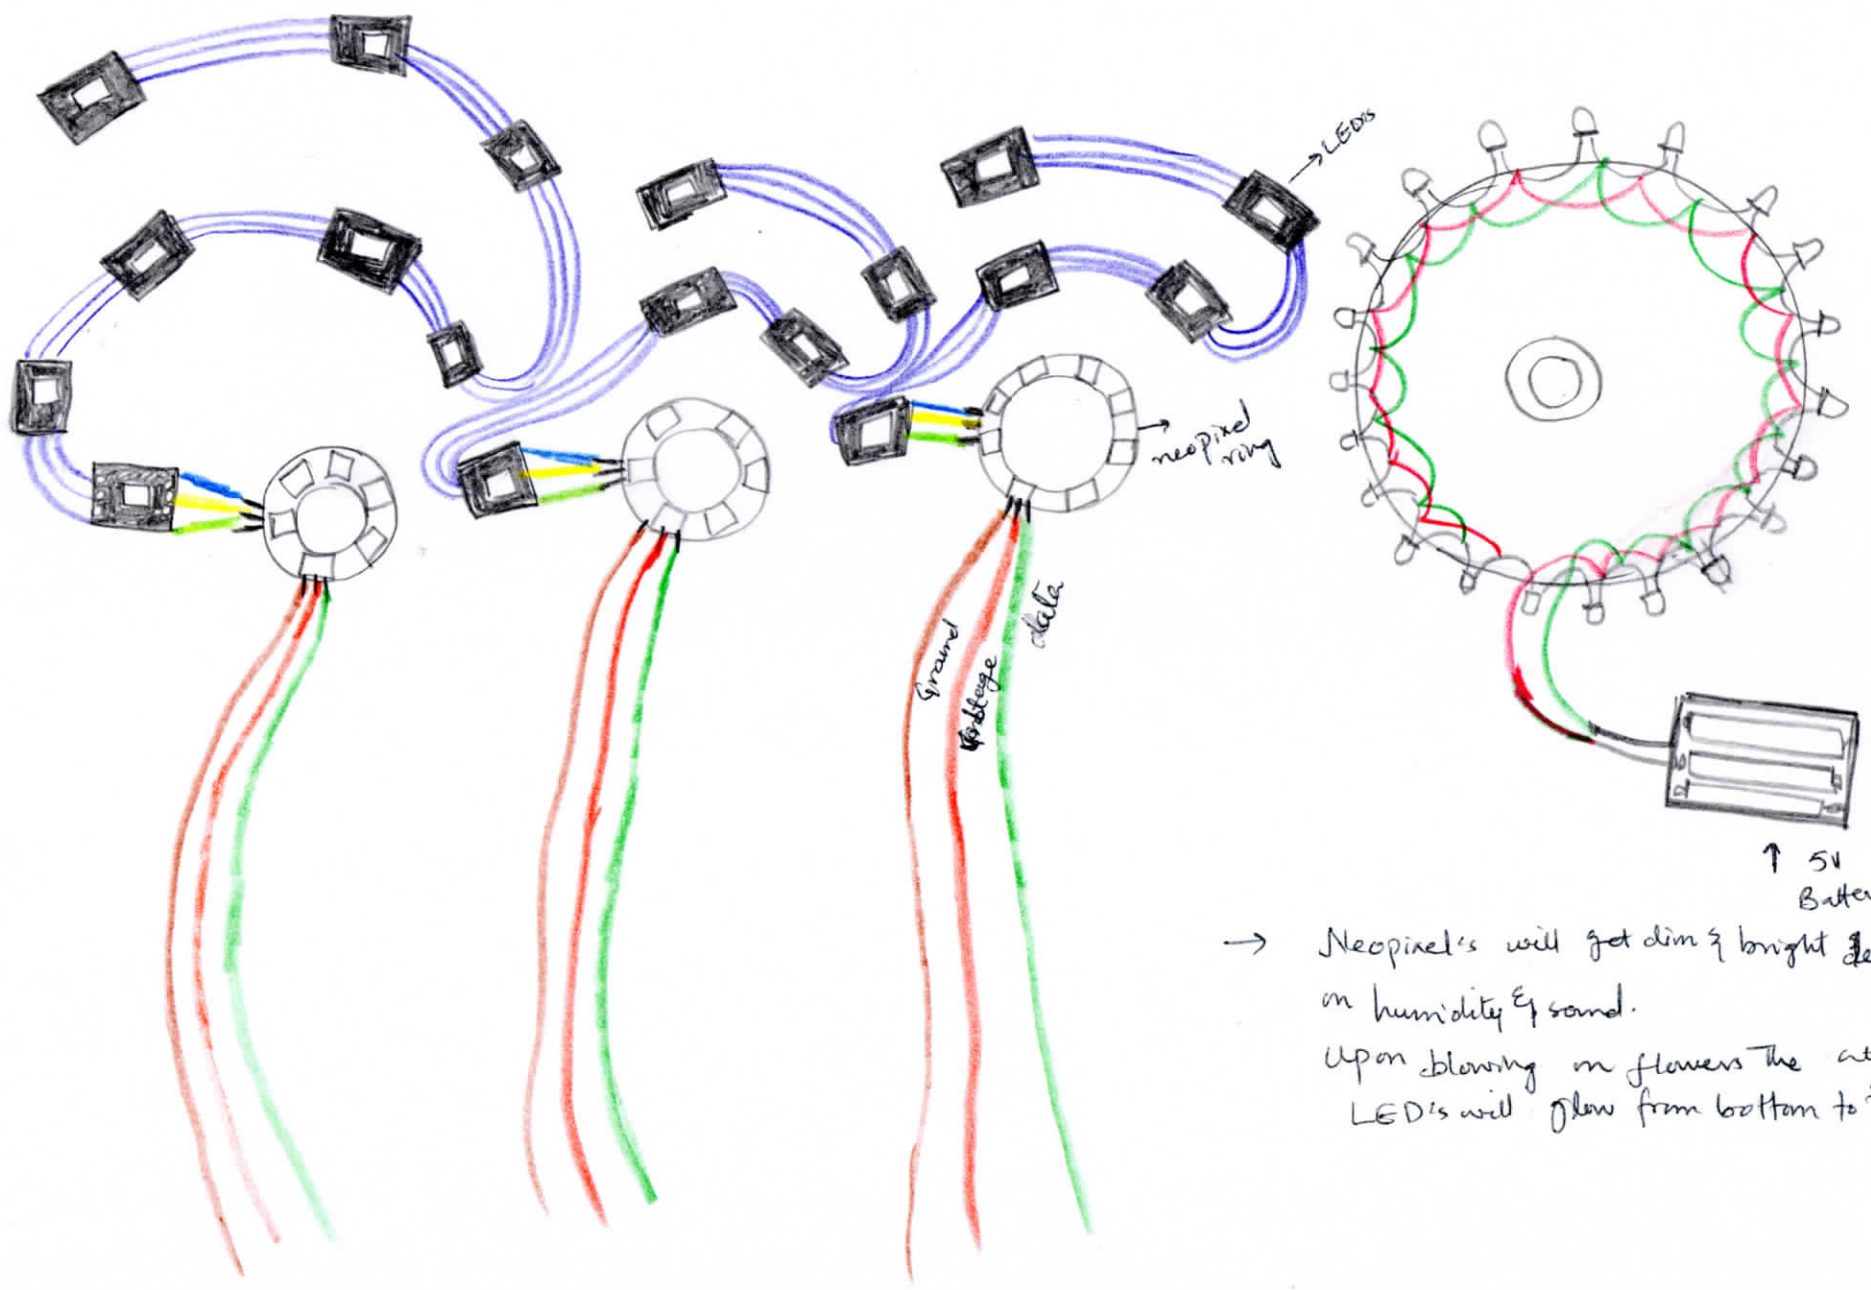

Backend,

→ Neopixel's will get dim & bright depending on humidity & sound.  
Upon blowing on flowers the attached LED's will glow from bottom to top.